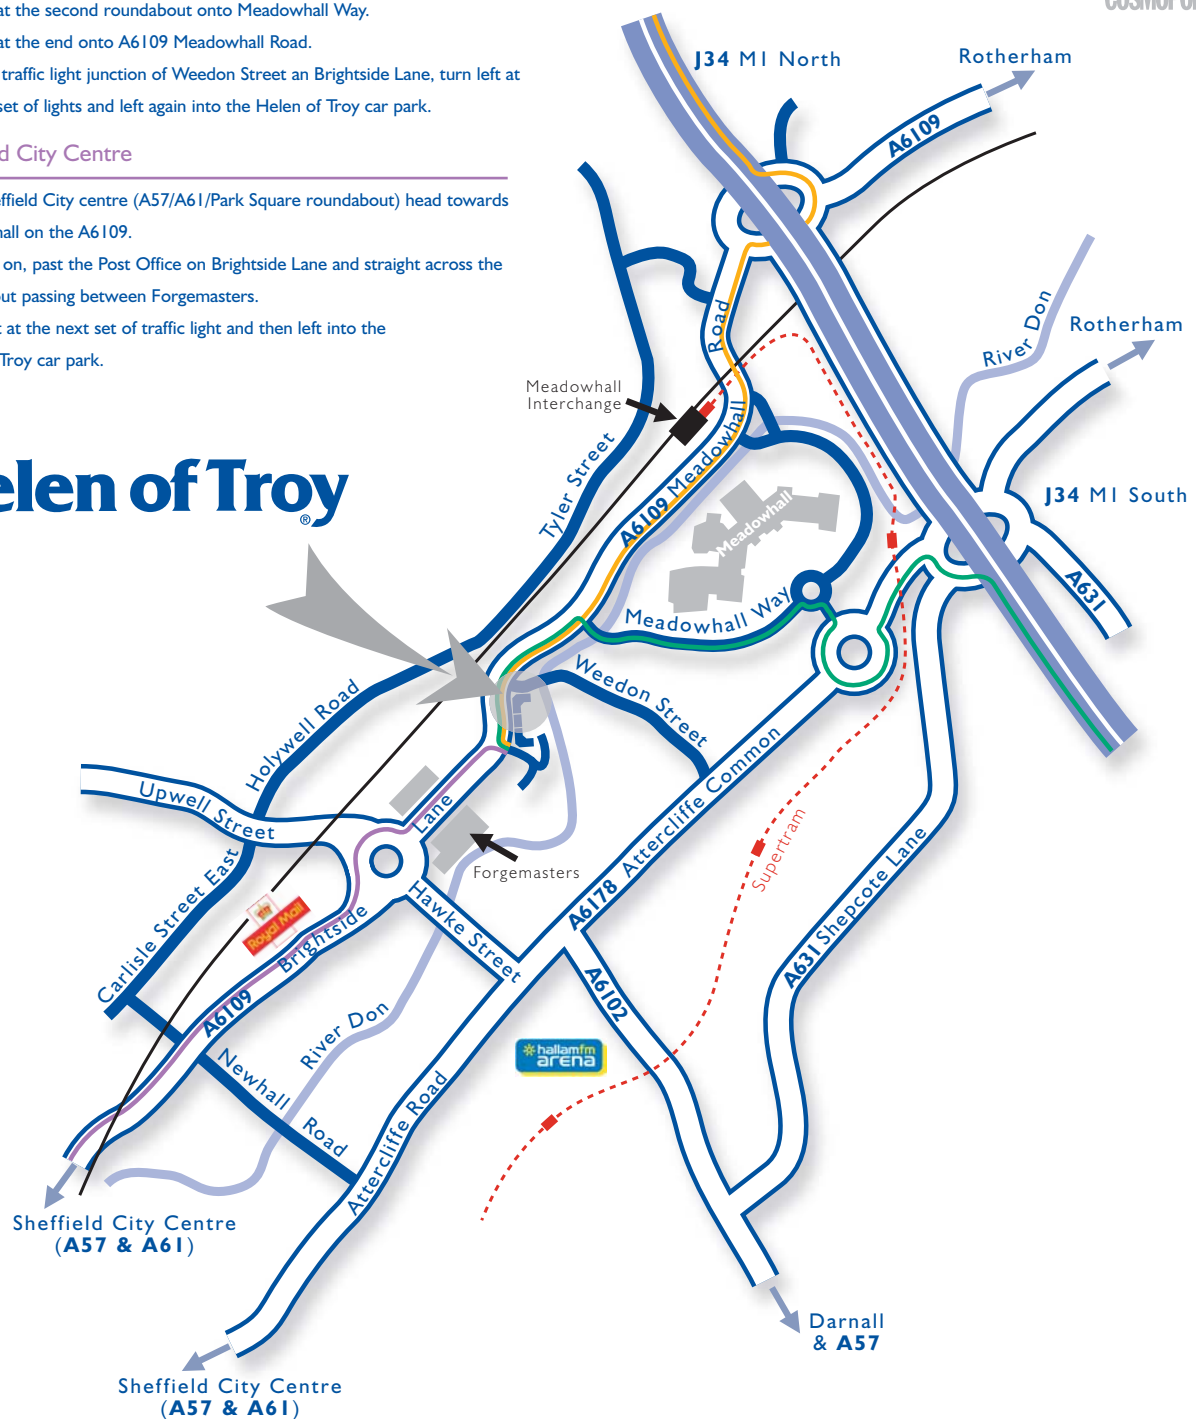

Helen of Troy

HOT (UK) Ltd, Helen of Troy House, 1-4 Jessops Riverside
800 Brightside Lane, Sheffield, South Yorkshire, S9 2RX England

T: +44 (0) 114 242 0405 F: +44 (0) 114 242 0406 E: info@hot-uk.co.uk

Directions to Helen of Troy from...

MI North

Take the 4th exit from the roundabout onto A6109 Meadowhall Road.
Continue past Meadowhall on A6109 onto Brightside Lane.
After the traffic light junction of Weedon Street and Brightside Lane, turn left at the next set of lights and left again into the Helen of Troy car park.

MI South

Take the 2nd exit from the roundabout onto A6178 Attercliffe Common.
Turn right at the first roundabout towards Meadowhall.
Turn left at the second roundabout onto Meadowhall Way.
Turn left at the end onto A6109 Meadowhall Road.
After the traffic light junction of Weedon Street and Brightside Lane, turn left at the next set of lights and left again into the Helen of Troy car park.

Sheffield City Centre

From Sheffield City centre (A57/A61/Park Square roundabout) head towards Meadowhall on the A6109.
Continue on, past the Post Office on Brightside Lane and straight across the roundabout passing between Forgemasters.
Turn right at the next set of traffic light and then left into the Helen of Troy car park.

Helen of Troy

VIDAL SASSOON

COSMOPOLITAN™